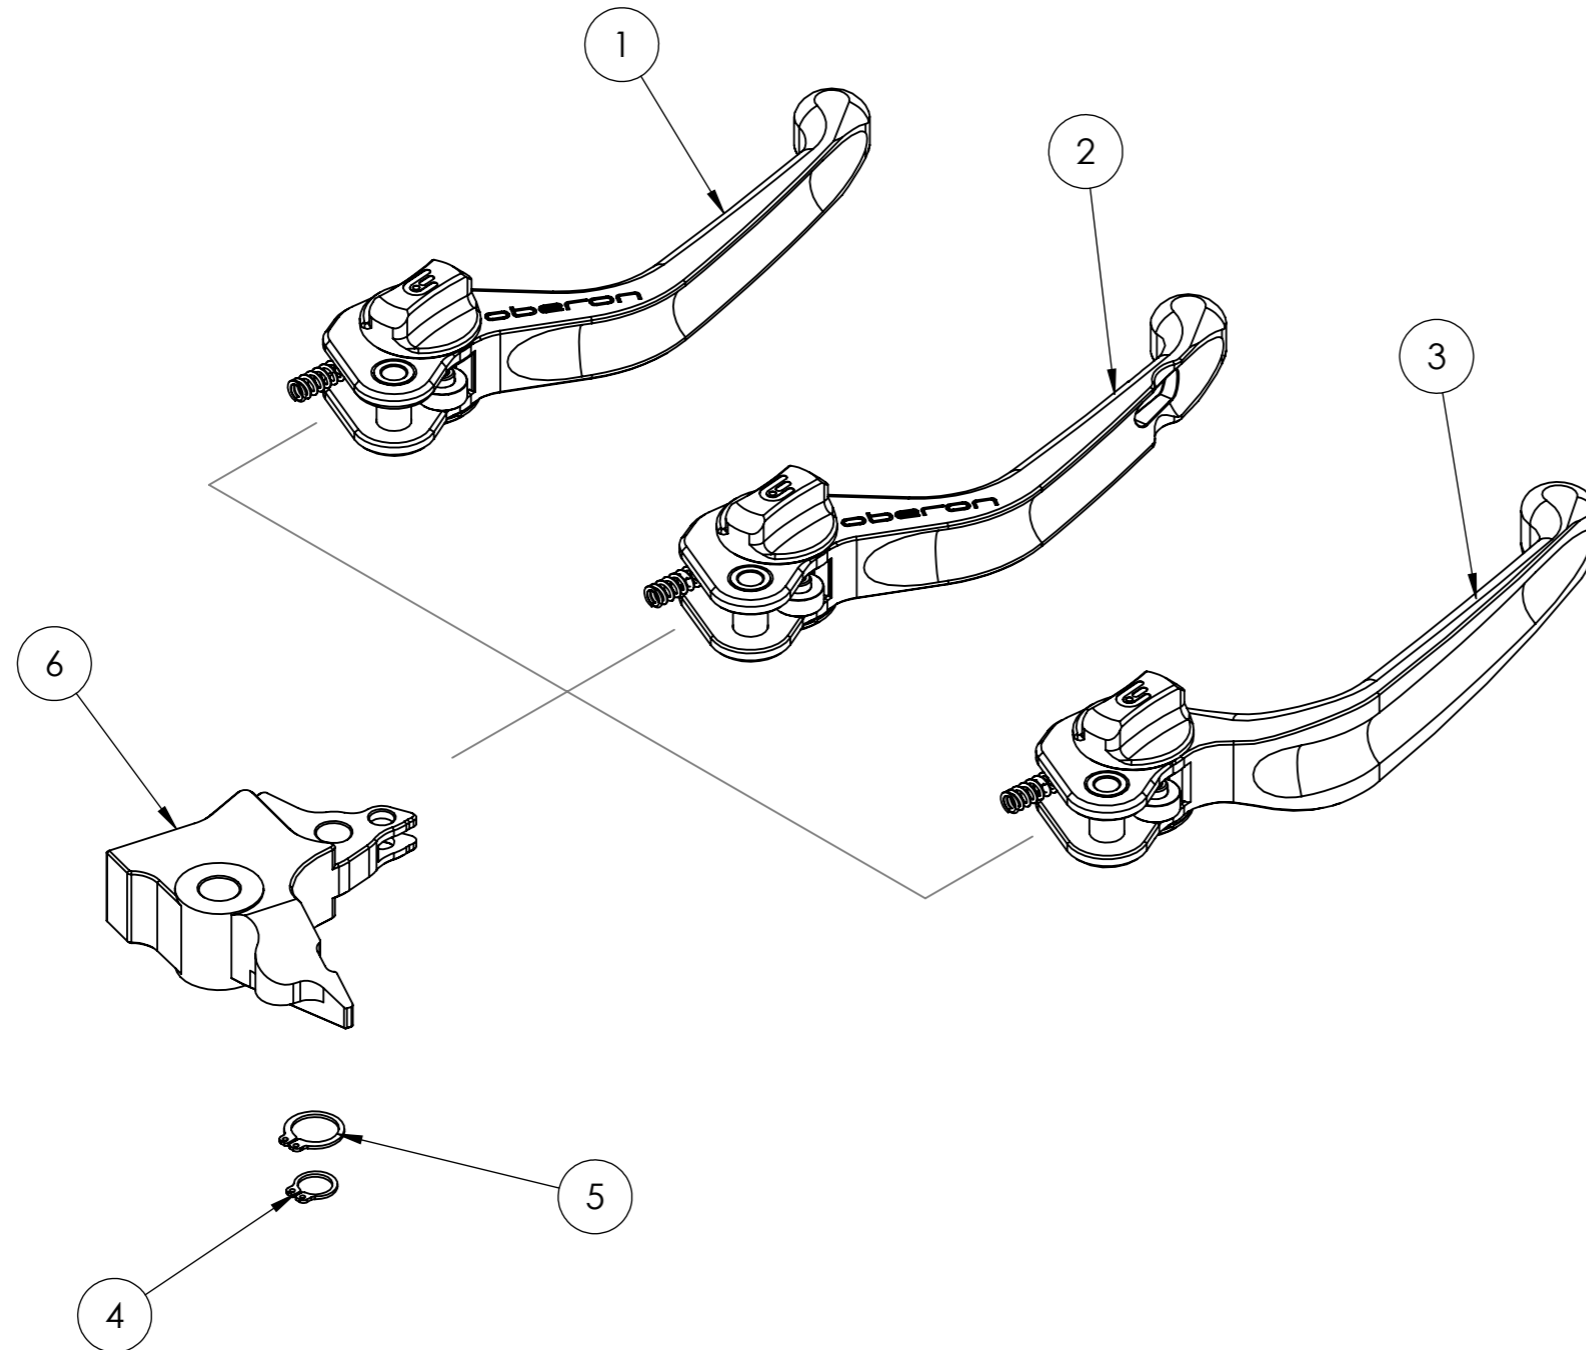

8

7

6

5

4

3

2

1

TITLE:

What's in the box LEV-B260

FIRST ANGLE PROJECTION

IF IN DOUBT ASK

PROPRIETARY AND CONFIDENTIAL

THE INFORMATION CONTAINED IN THIS DRAWING IS THE SOLE PROPERTY OF OBERON PERFORMANCE LIMITED. ANY REPRODUCTION IN PART OR AS A WHOLE WITHOUT THE WRITTEN PERMISSION OF OBERON PERFORMANCE LIMITED IS PROHIBITED.

11 Havant Business Centre
Harts Farm Way
Havant
Hampshire
PO91 HU
UK
Tel: +44 02392 481 188
Fax: +44 02392 492 458
admin@oberon-performance.co.uk
Web: oberon-performance.co.uk
© Oberon Performance Limited

ITEM NO.	SKU	DESCRIPTION	QTY
1	LEV-B260-1	Fully assembled Standard Brake Blade	1
2	LEV-B260-2	Fully assembled Airo Brake Blade	1
3	LEV-B260-3	Fully assembled Custom Brake Blade	1
4	FAST-CLIP-0011	8mm Circlip	1
5	FAST-CLIP-0012	10mm Circlip	1
6		Bike Specific Adaptor	1

REVISIONS		
REV	DESCRIPTION	DATE

DO NOT SCALE DRAWING

REVISION

NAME SIGNATURE DATE

DRAWN

CHK'D

APPV'D

MFG

Q.A

UNLESS OTHERWISE SPECIFIED:
DIMENSIONS ARE IN MILLIMETERS
TOLERANCES:
LINEAR: +/- 0.10
ANGULAR: +/- 0.5°

DEBURR AND
BREAK SHARP
EDGES

FINISH:

WEIGHT: MATERIAL:

TITLE:

What's in the box.

DWG NO.

LEV-B260

SCALE:1:5 A3 SHEET 1 OF 1

8

7

6

5

4

3

2

1

F

F

E

E

D

D

C

C

B

B

A

A